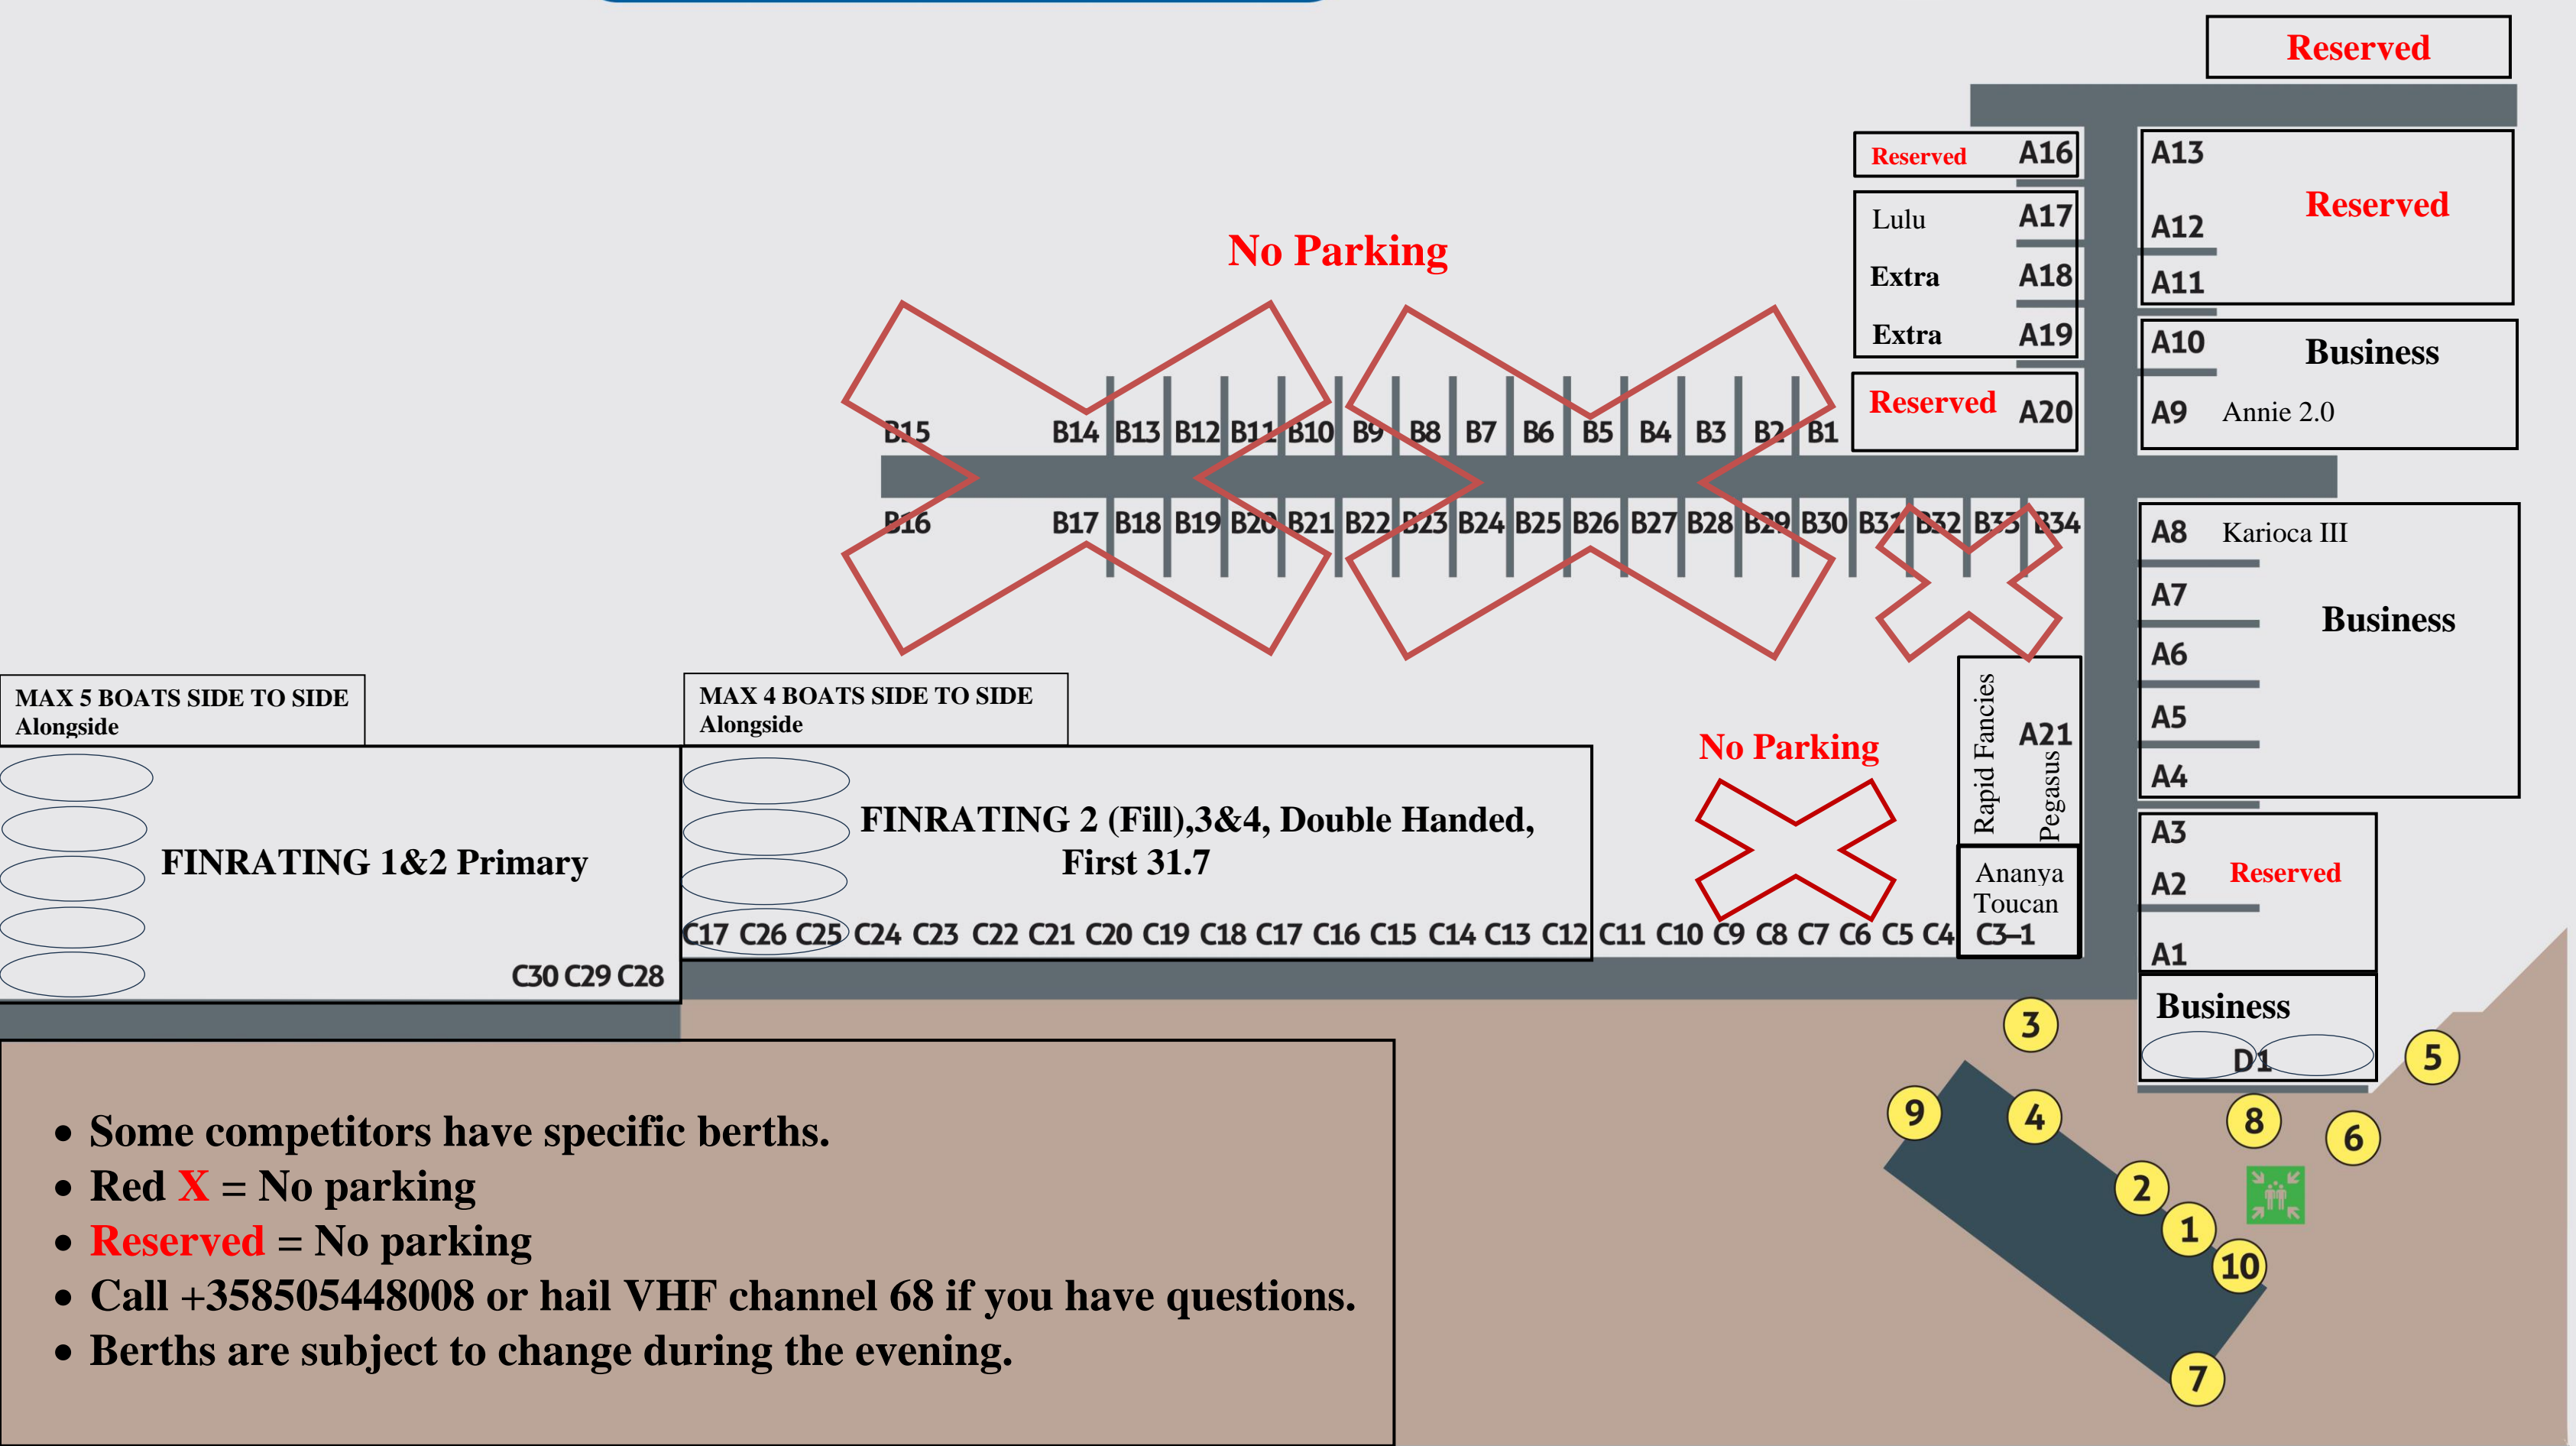

- 1 Toimisto • Kansliet • Office
 - 2 Ravintola • Restaurang • Restaurant
 - 3 Grilli • Grill • Barbeque
 - 4 WC • WC • WC
 - 5 Jollaluiska • Jolleramp • Dinghy ramp
 - 6 Jollakenttä • Jolleplan • Dinghy field
 - 7 Jätteet • Avfall • Waste
 - 8 Charter veneet • Charter båt
Charter boats
 - 9 Naisten sauna
Kvinnors bastu
Women's sauna
 - 10 Miesten sauna • Herrbastu • Men's sauna
-  Hätkokoonntumispaiikka
Samlingsplats vid nödsituation
Emergency gathering point

- Some competitors have specific berths.
- **Red X** = No parking
- **Reserved** = No parking
- Call +358505448008 or hail VHF channel 68 if you have questions.
- Berths are subject to change during the evening.